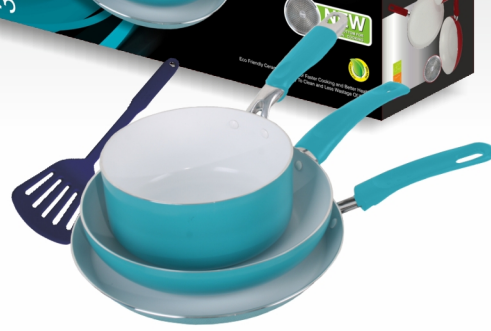

3 pcs CERAMIC SET

WMCS 02

WAMA
MYHOME

INDIAN
POWER
BRANDS
Chosen by Consumers

Rose

Peacock

Specially Designed To Suit Induction And Ceramic Cookers
 Easy Grip Heat Resistant Handle
 Eco Friendly Ceramic Coating For Faster Cooking
 Better Health with Low Fat Cooking
 Less Use of Oil
 Easy To Clean and Less Wastage Of Water
 Set Includes : 18cm Milk Pan, 24cm Fry Pan,
 28cm Tawa (*Extra large surface for making Dosa*) and
 a FREE Spatula

Special Bottom for Induction Cooking

Eco Friendly Ceramic Coating

Heat Resistant Handle

3 Layers of Ceramic Pan

Qty Per Carton : 4pcs / ctn

Barcode : 8432173061922

GLOBAL
presence
in technical know how with SPAIN